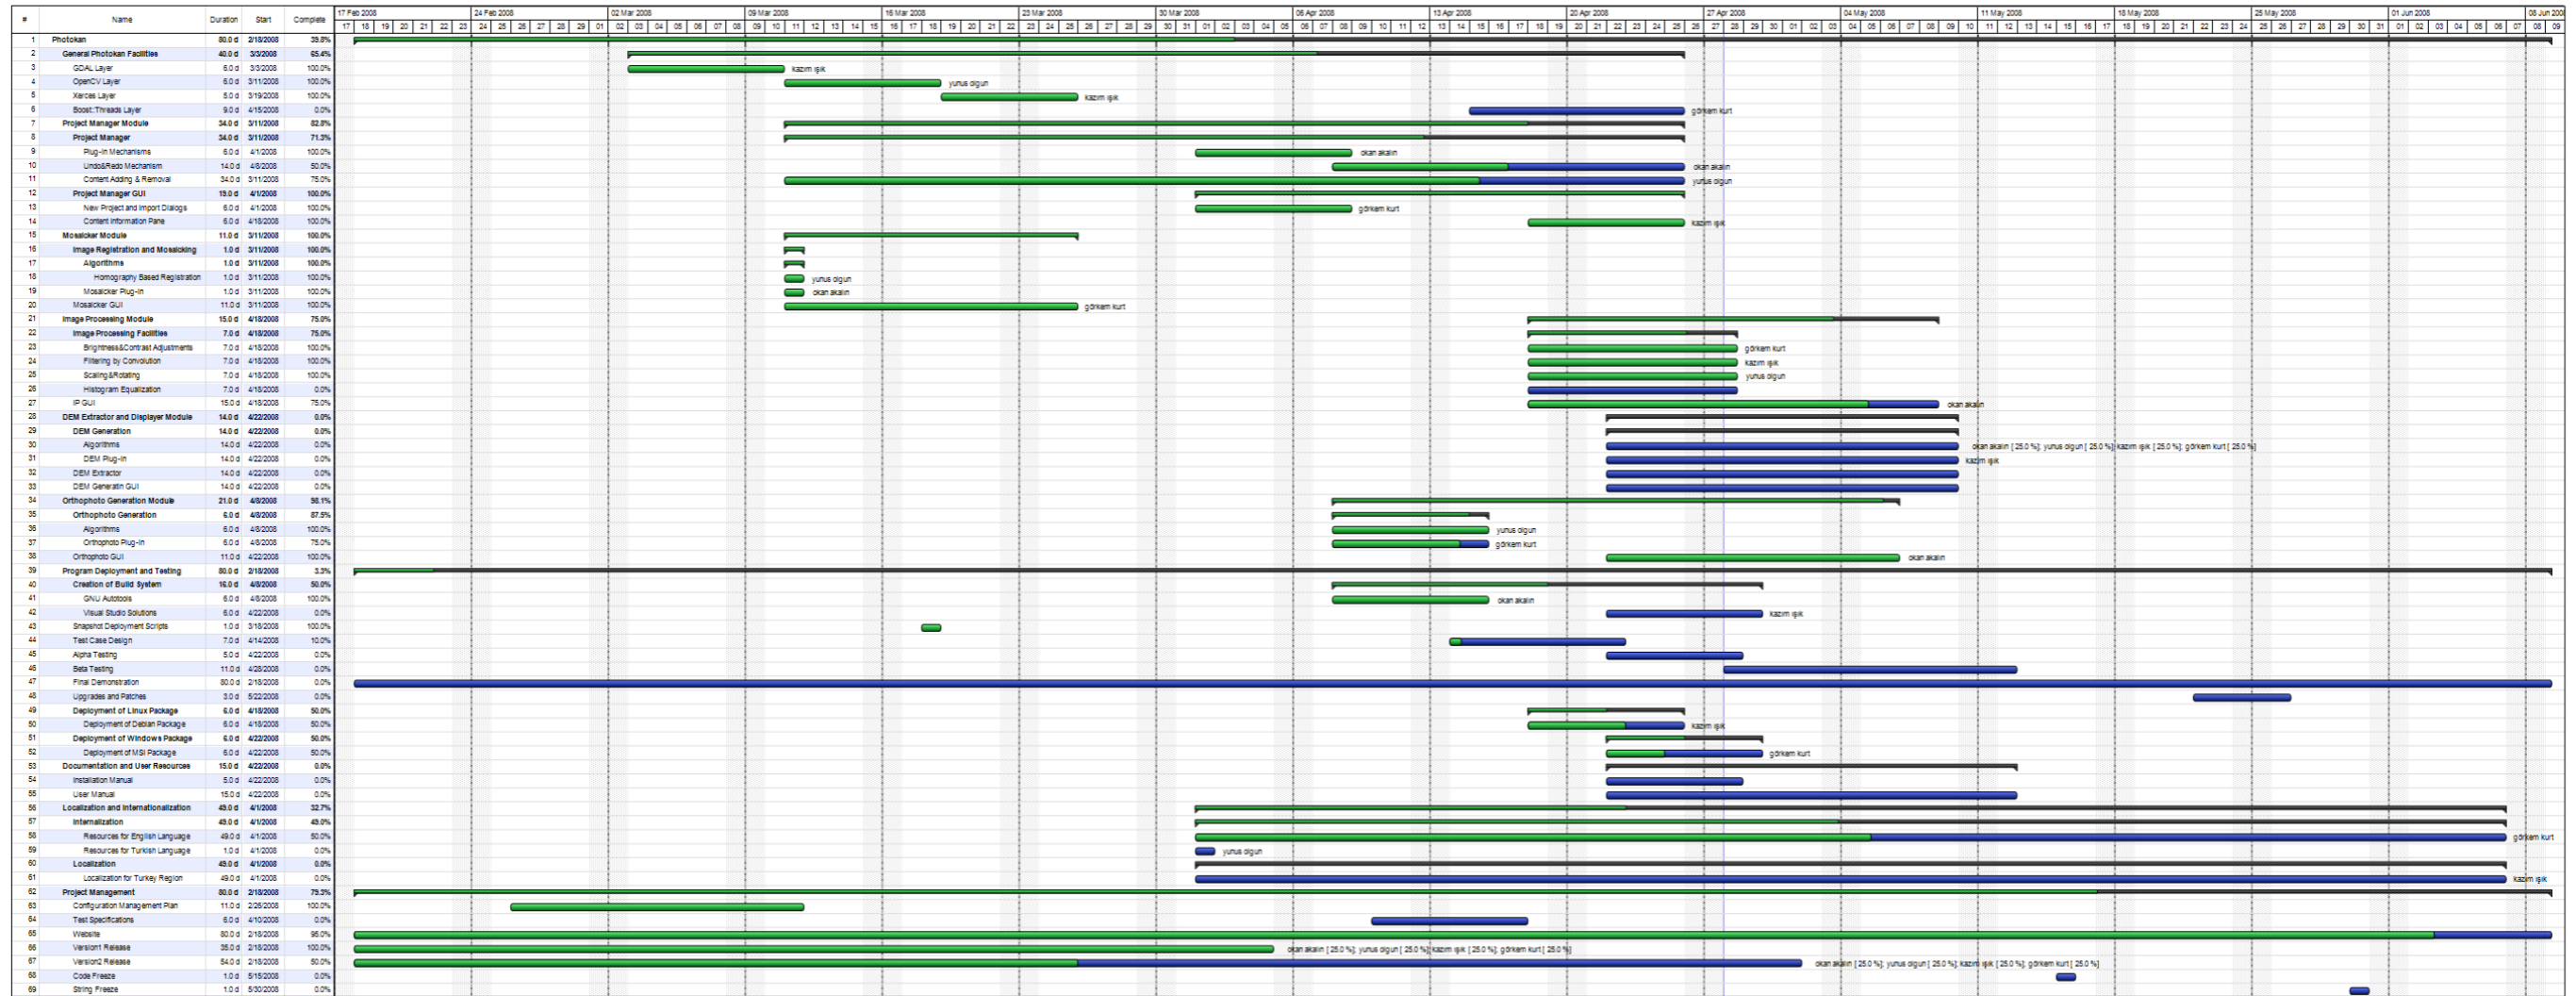

Photokan 22-29.04.2008 : Gantt Chart : Project

Phase

Deadline

Link

Task

Milestone