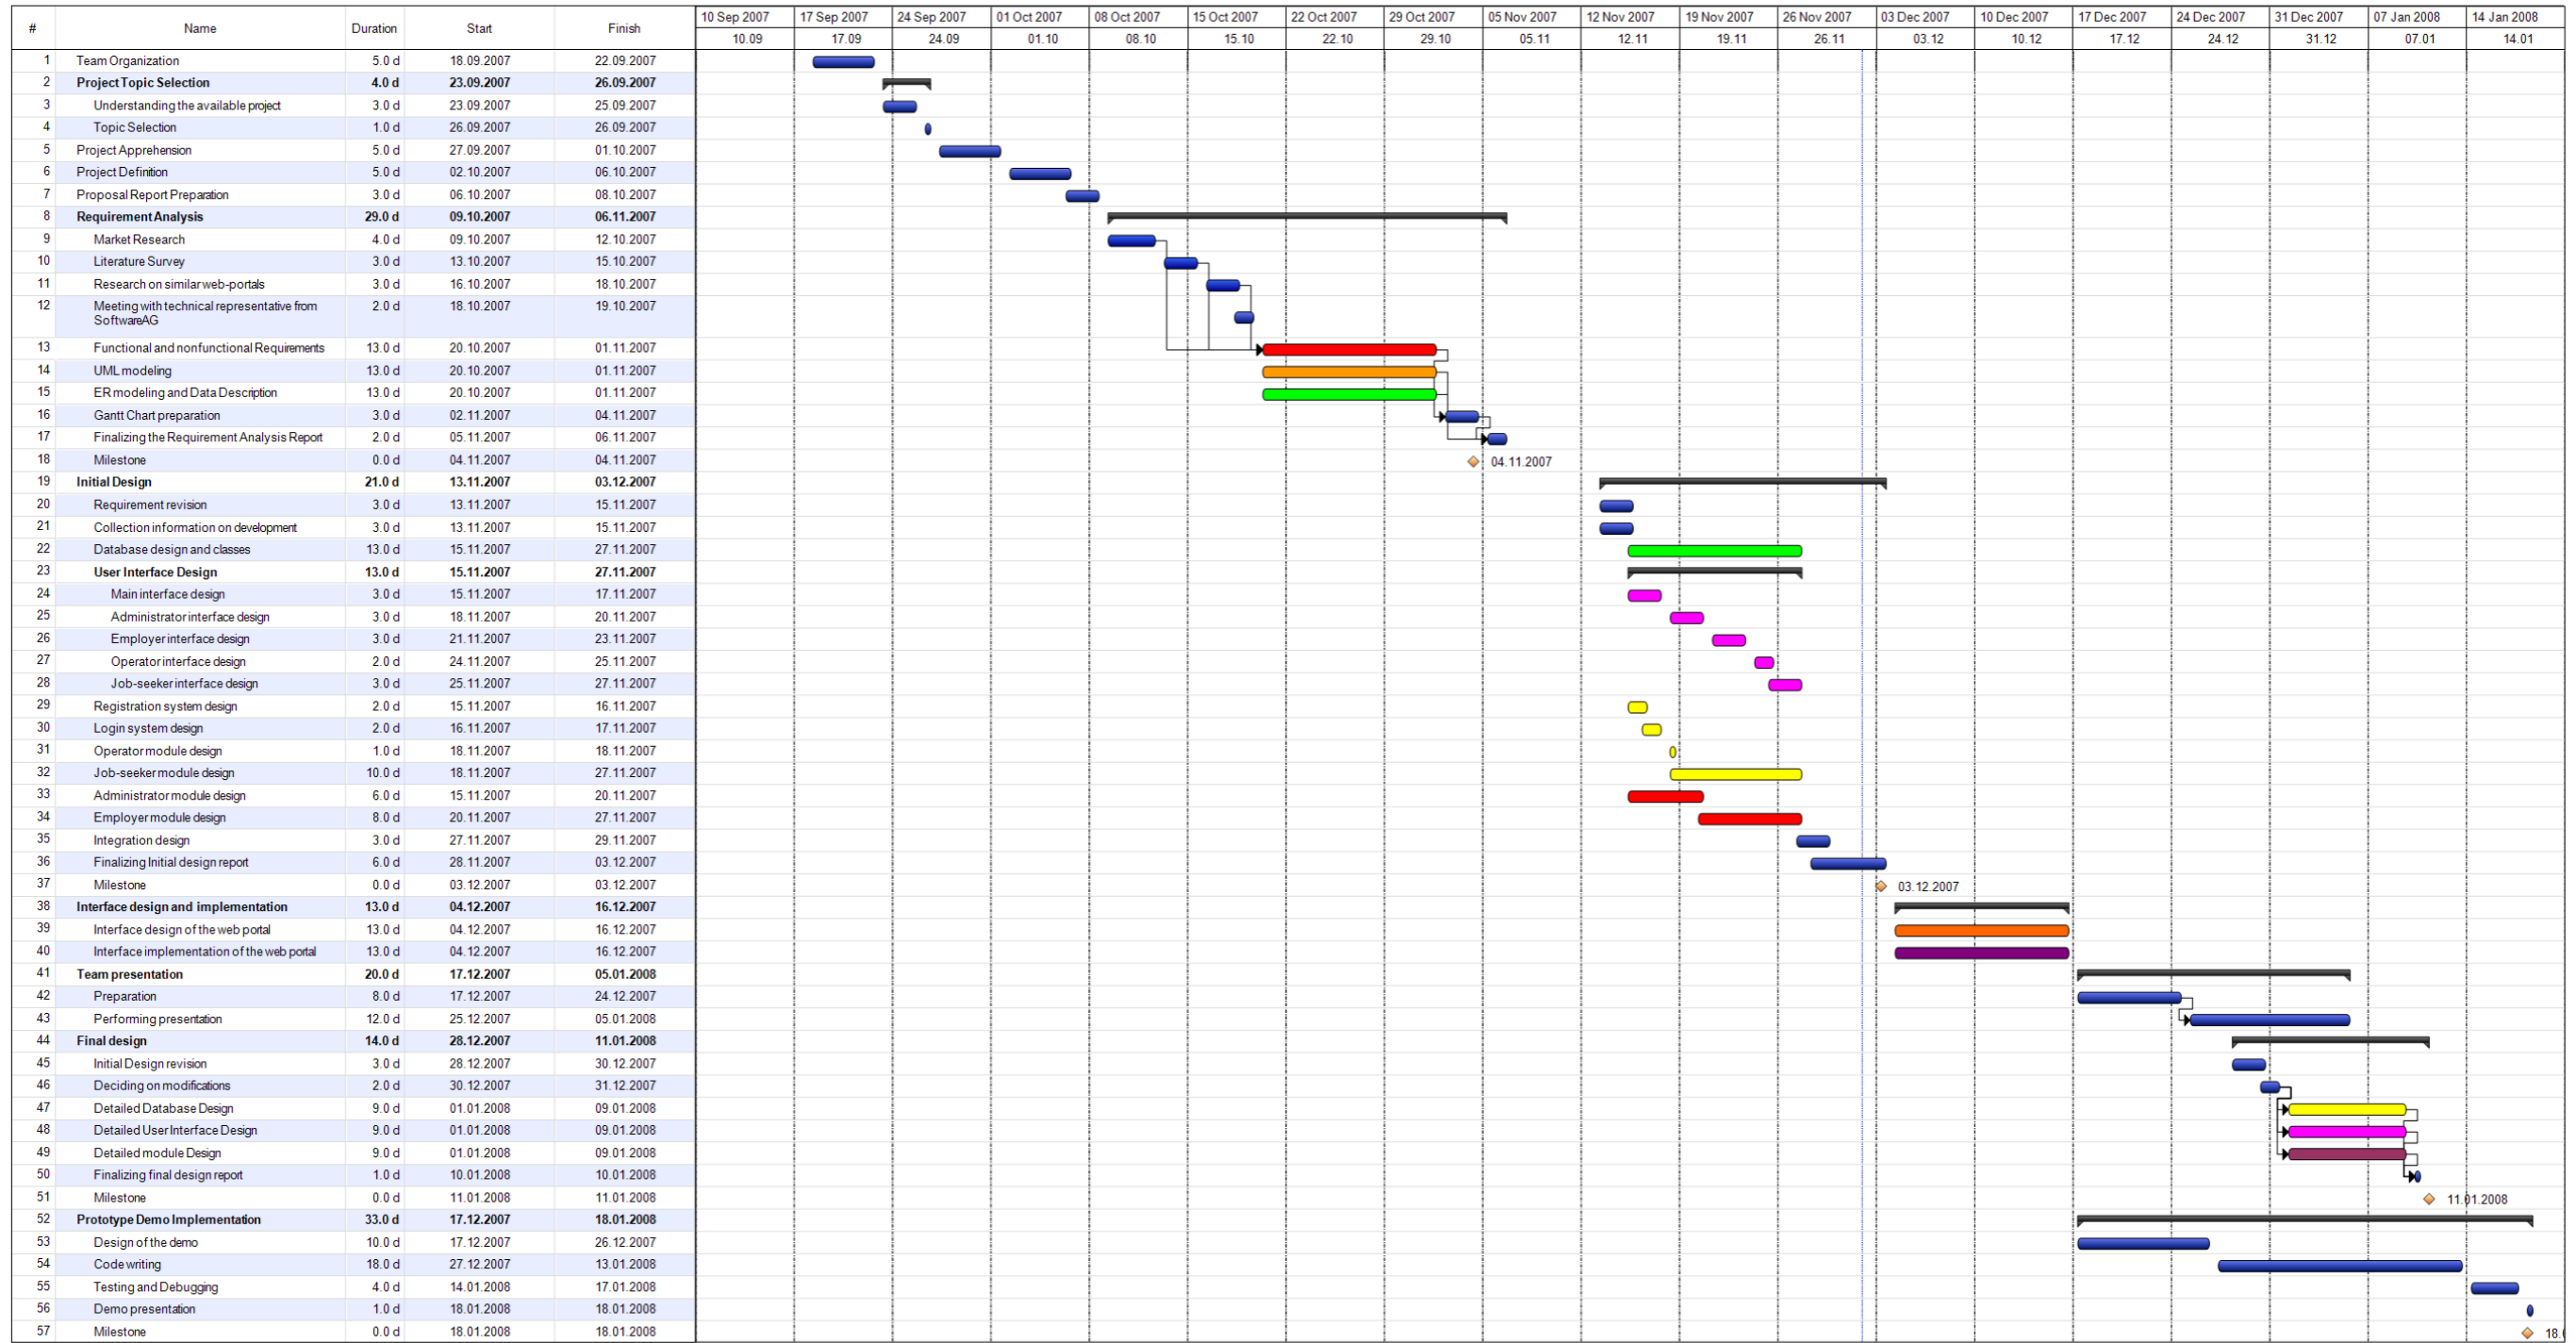

# Gantt Analysis : Gantt Chart : Project

-  Phase
-  Task
-  Deadline
-  Milestone
-  Link