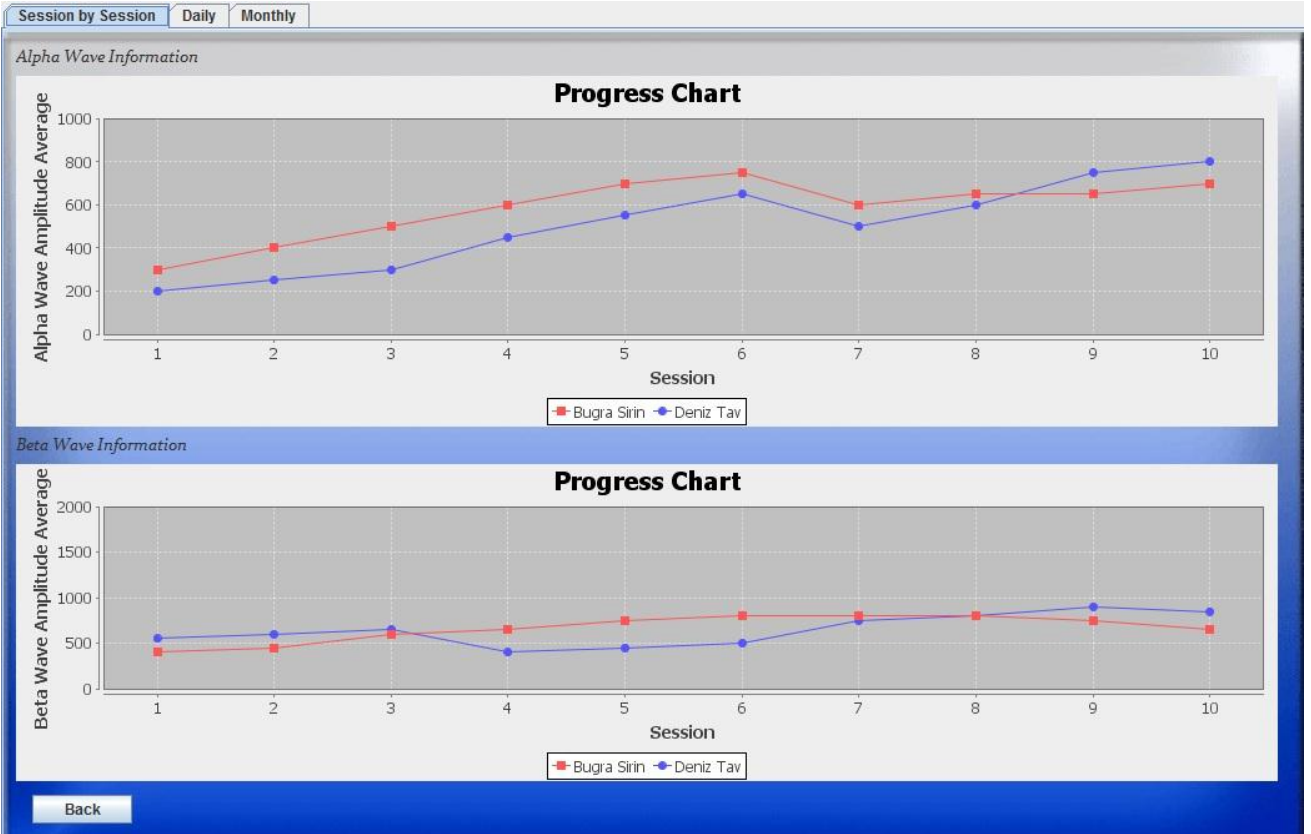

Session

Bugra Sirin

Beta Wave Information

Progress Chart

Beta Wave Amplitude Average

Session

Bugra Sirin

[Back](#)