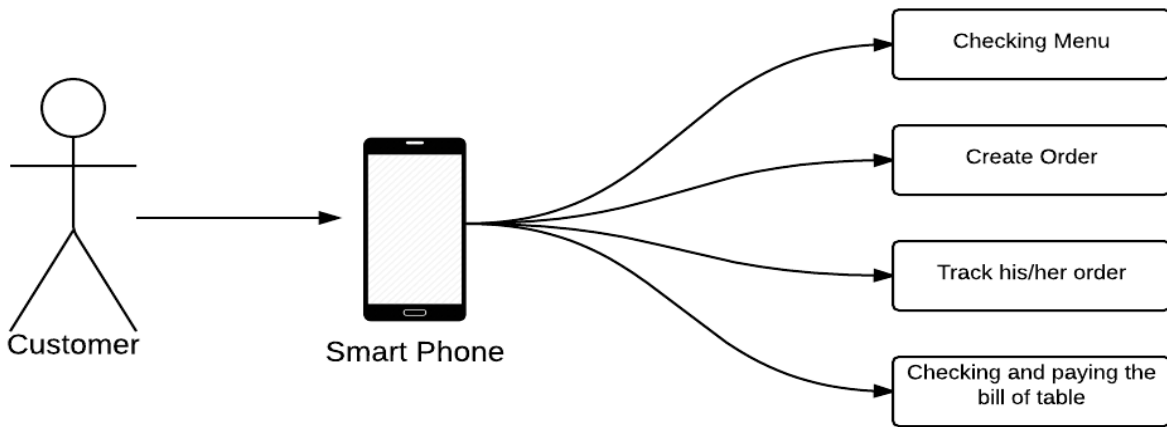

## *START-UP DOCUMENT*

<G34P23>

**Group Name:** <WMI>

**Project Name:** <Self-Garson>

# 1. System Architecture