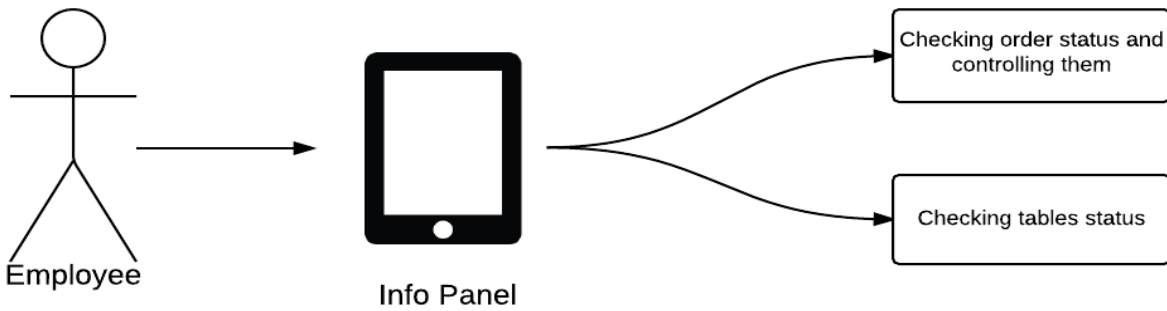

## *START-UP DOCUMENT*

<G34P23>

**Group Name:** <WMI>

**Project Name:** <Self-Garson>

# 1. System Architecture