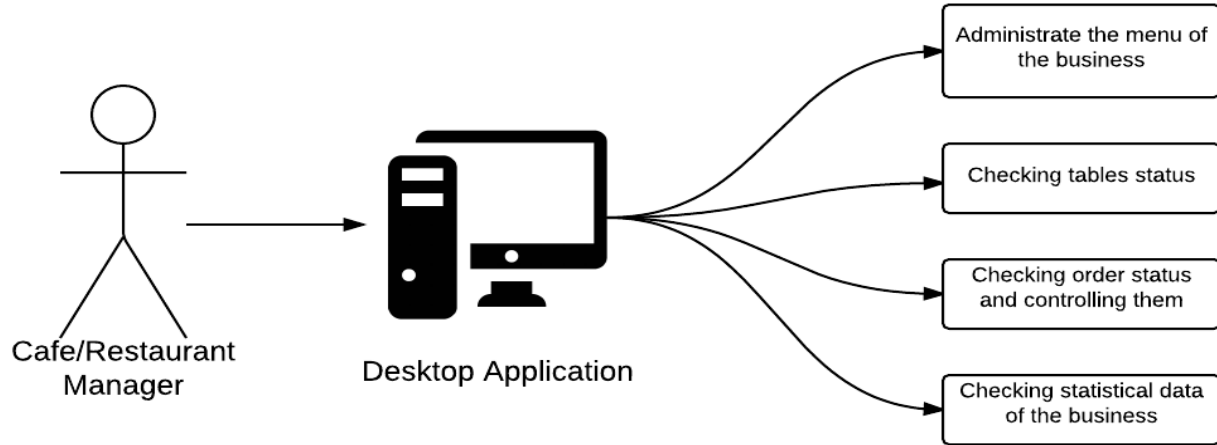

## *START-UP DOCUMENT*

<G34P23>

**Group Name:** <WMI>

**Project Name:** <Self-Garson>

# 1. System Architecture