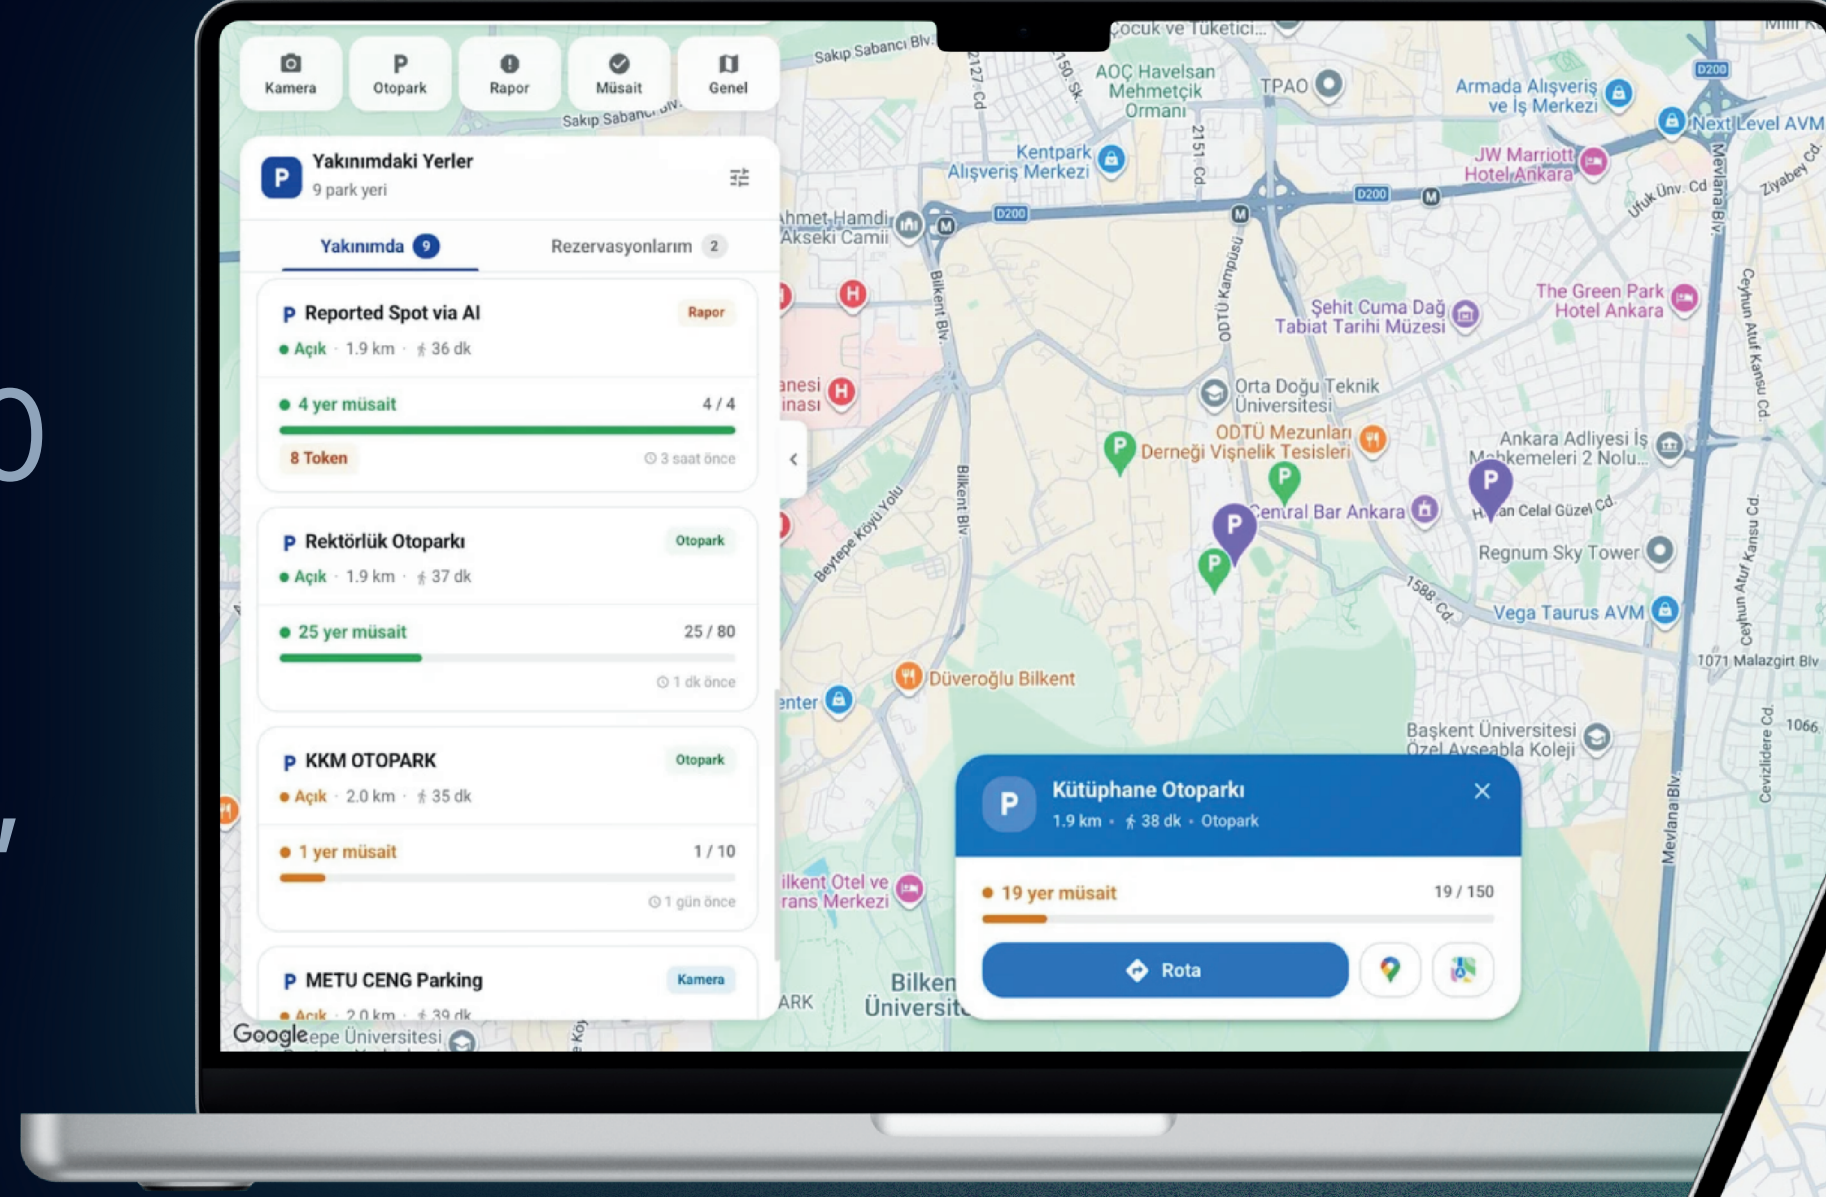

HemenPark

Park smarter. Drive less.

The Problem

Drivers waste up to 10 minutes circling for parking, burning fuel, time, and patience.

Our Solution

One live map. Three real-time sources. AI-powered, token-rewarded.

Three Real-Time Data Sources

Public APIs
İSPARK & İZUM
live data feed

Edge-AI Cameras
Real-time
occupancy detection

User Reports
AI-validated
user submissions

Key Features

Snap & Earn

Photograph empty spots on-device AI and Gemini validate, earn tokens

Token Economy

Earn tokens by reporting, spend them to reserve verified spots

Event Radar

Gemini scans upcoming concerts, matches, and exams that kill nearby parking

Spot Alerts

Watch a parking spot, get a push notification the moment it opens