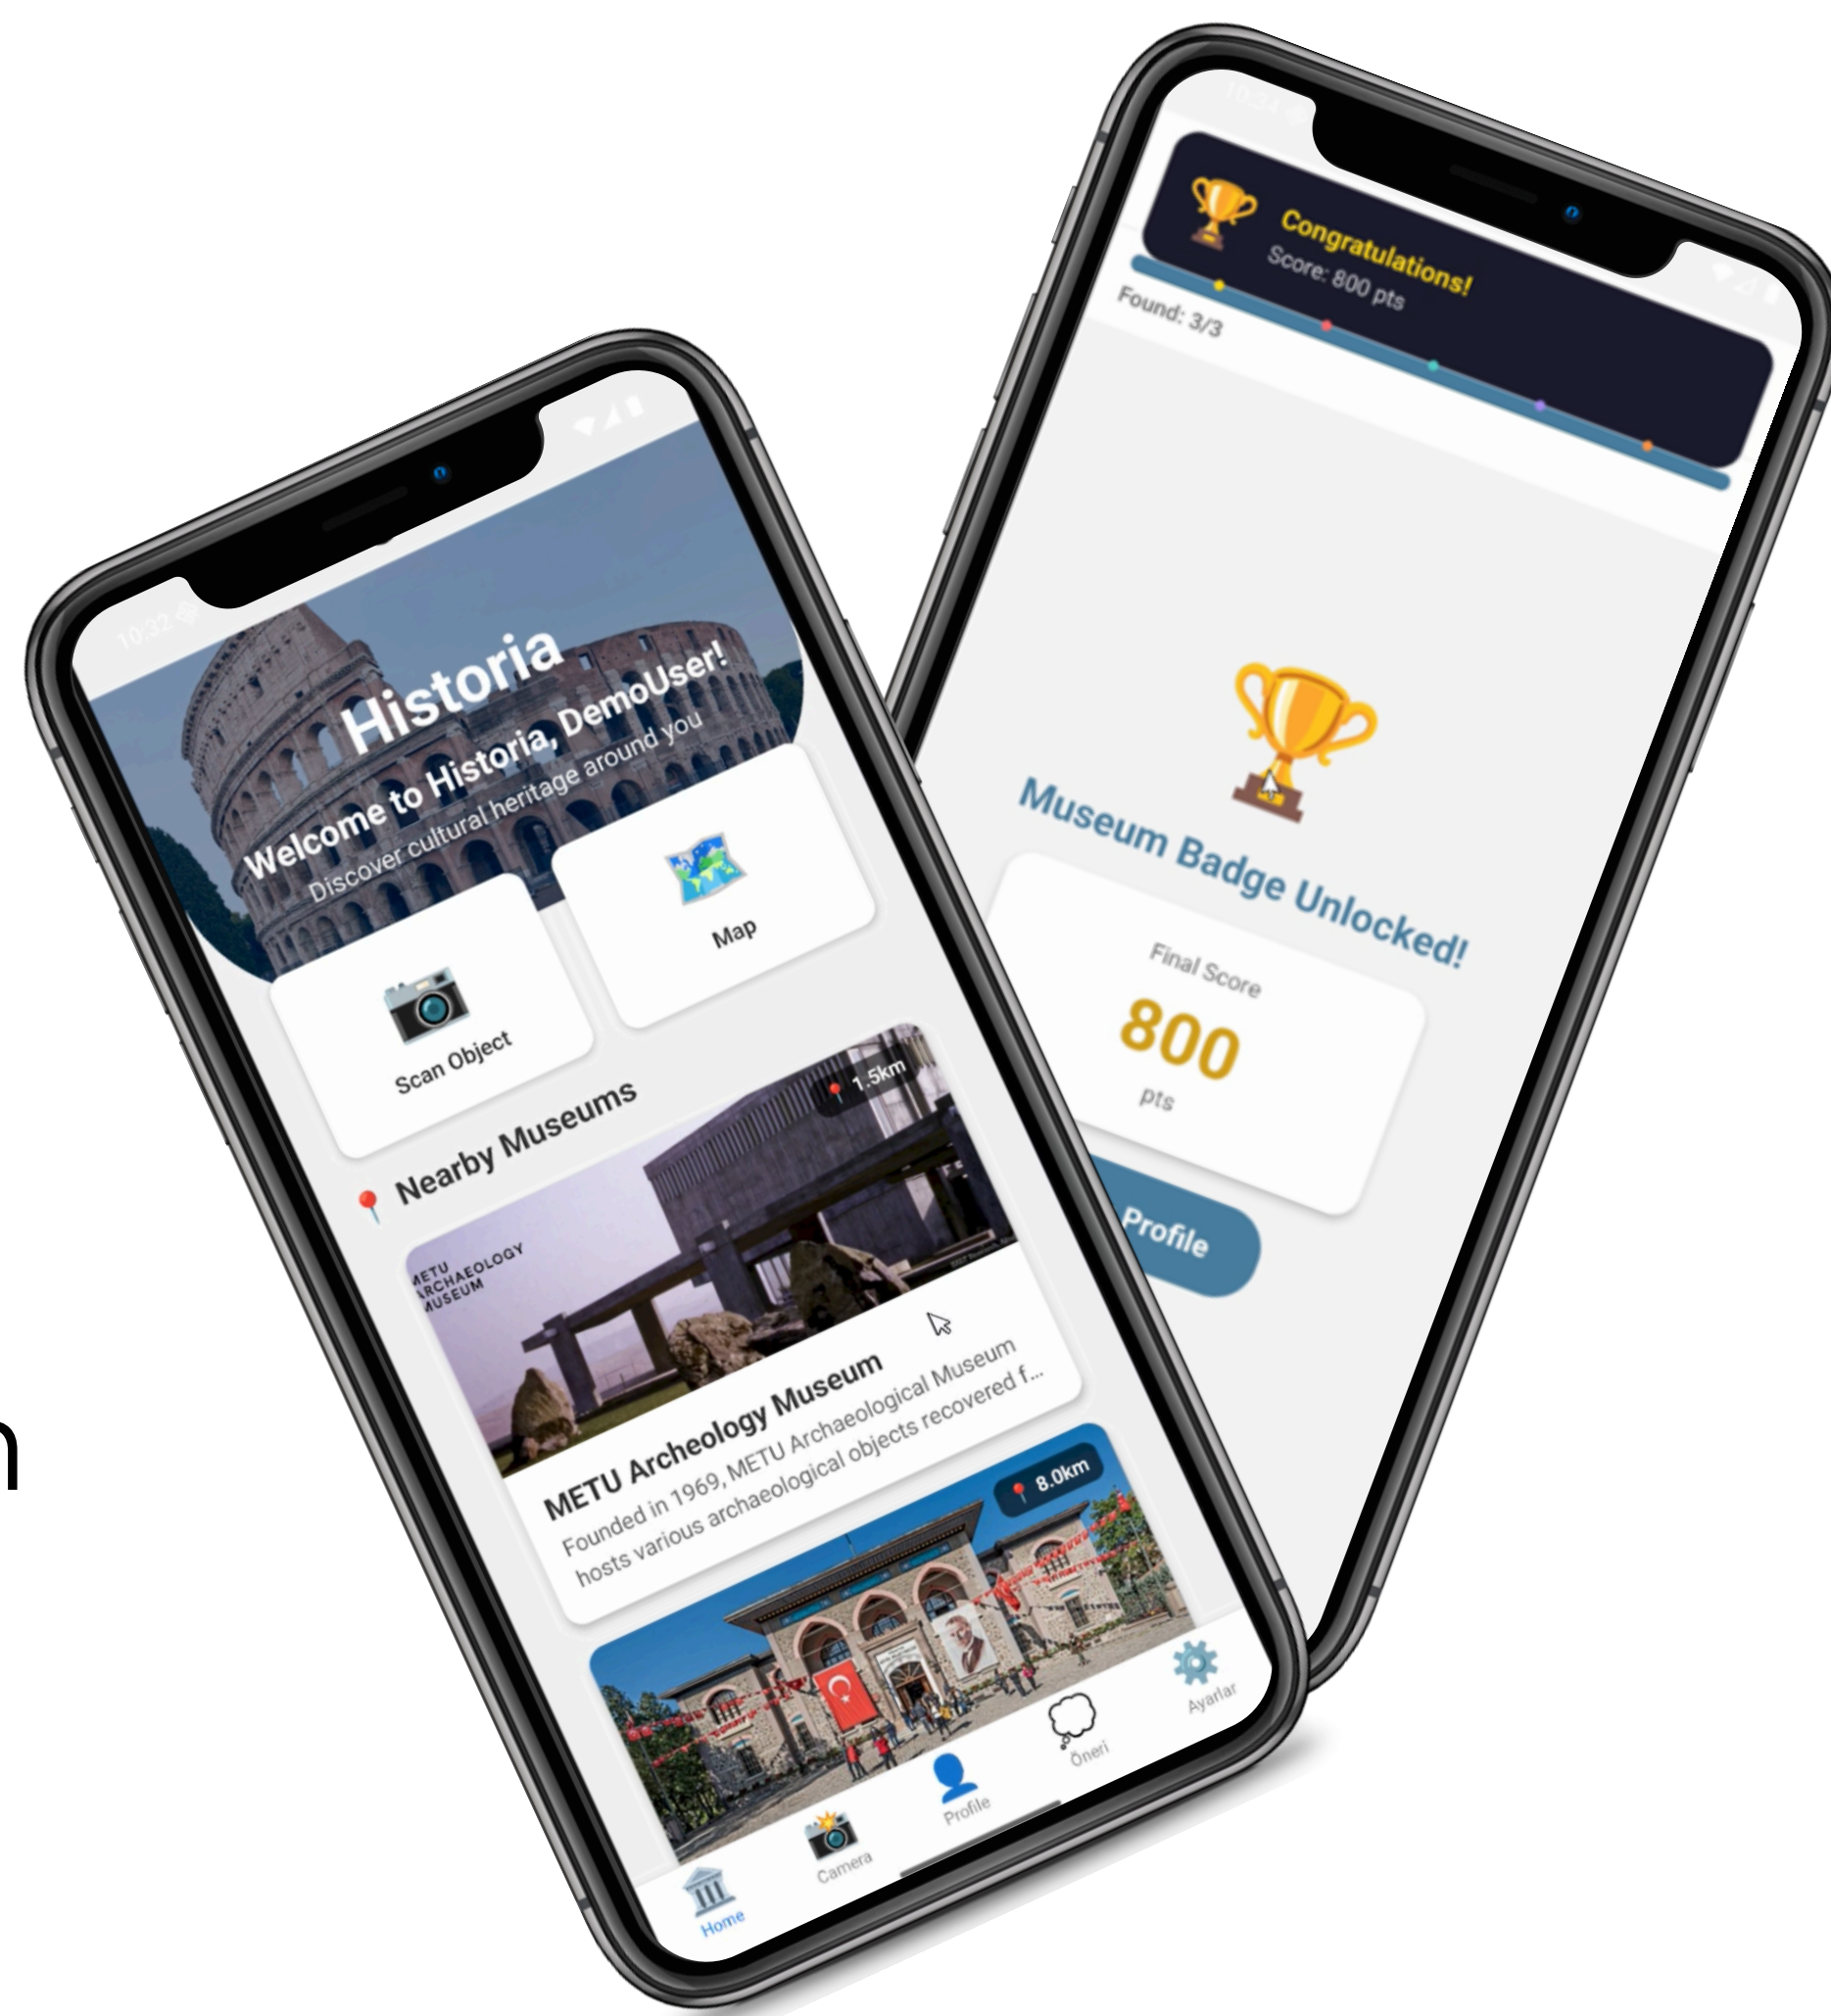

Historia

Interactive Cultural Heritage Tour Guide

Historia transforms passive museum visits into interactive, gamified adventures, replacing static plaques with dynamic, digital discovery.

Locate museums via GPS and instantly identify artifacts using our dual-pipeline AI—TFLite for precision and Gemini for context.

Turn learning into play with custom scavenger hunts, knowledge-check quizzes, and tiered achievement badges that reward exploration.

Built on a scalable microservices stack featuring a React Native app, Rust (Axum) backend, and Python-based vision service.

Partners
Setur
Rahmi M. Koç Museum

Advisor
Onur Tolga
Şehitoğlu

Yunus
Güney

Emre
Akburakçı

Kemal Tarık
Nehrozoğlu

Mert Cenk
Yediparmak