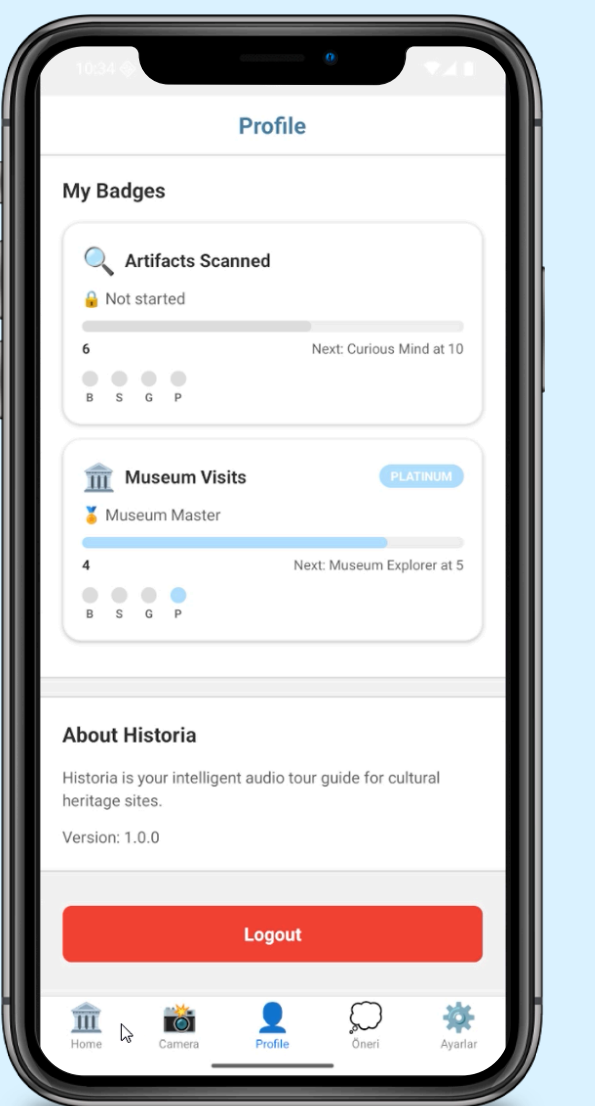

Historia

Interactive Cultural Heritage Tour Guide

Historia transforms passive museum visits into interactive, gamified adventures, replacing static plaques with dynamic, digital discovery.

Locate museums via GPS and instantly identify artifacts using our dual-pipeline AI—TFLite for precision and Gemini for context.

Turn learning into play with custom scavenger hunts, knowledge-check quizzes, and tiered achievement badges that reward exploration.

Built on a scalable microservices stack featuring a React Native app, Rust (Axum) backend, and Python-based vision service.